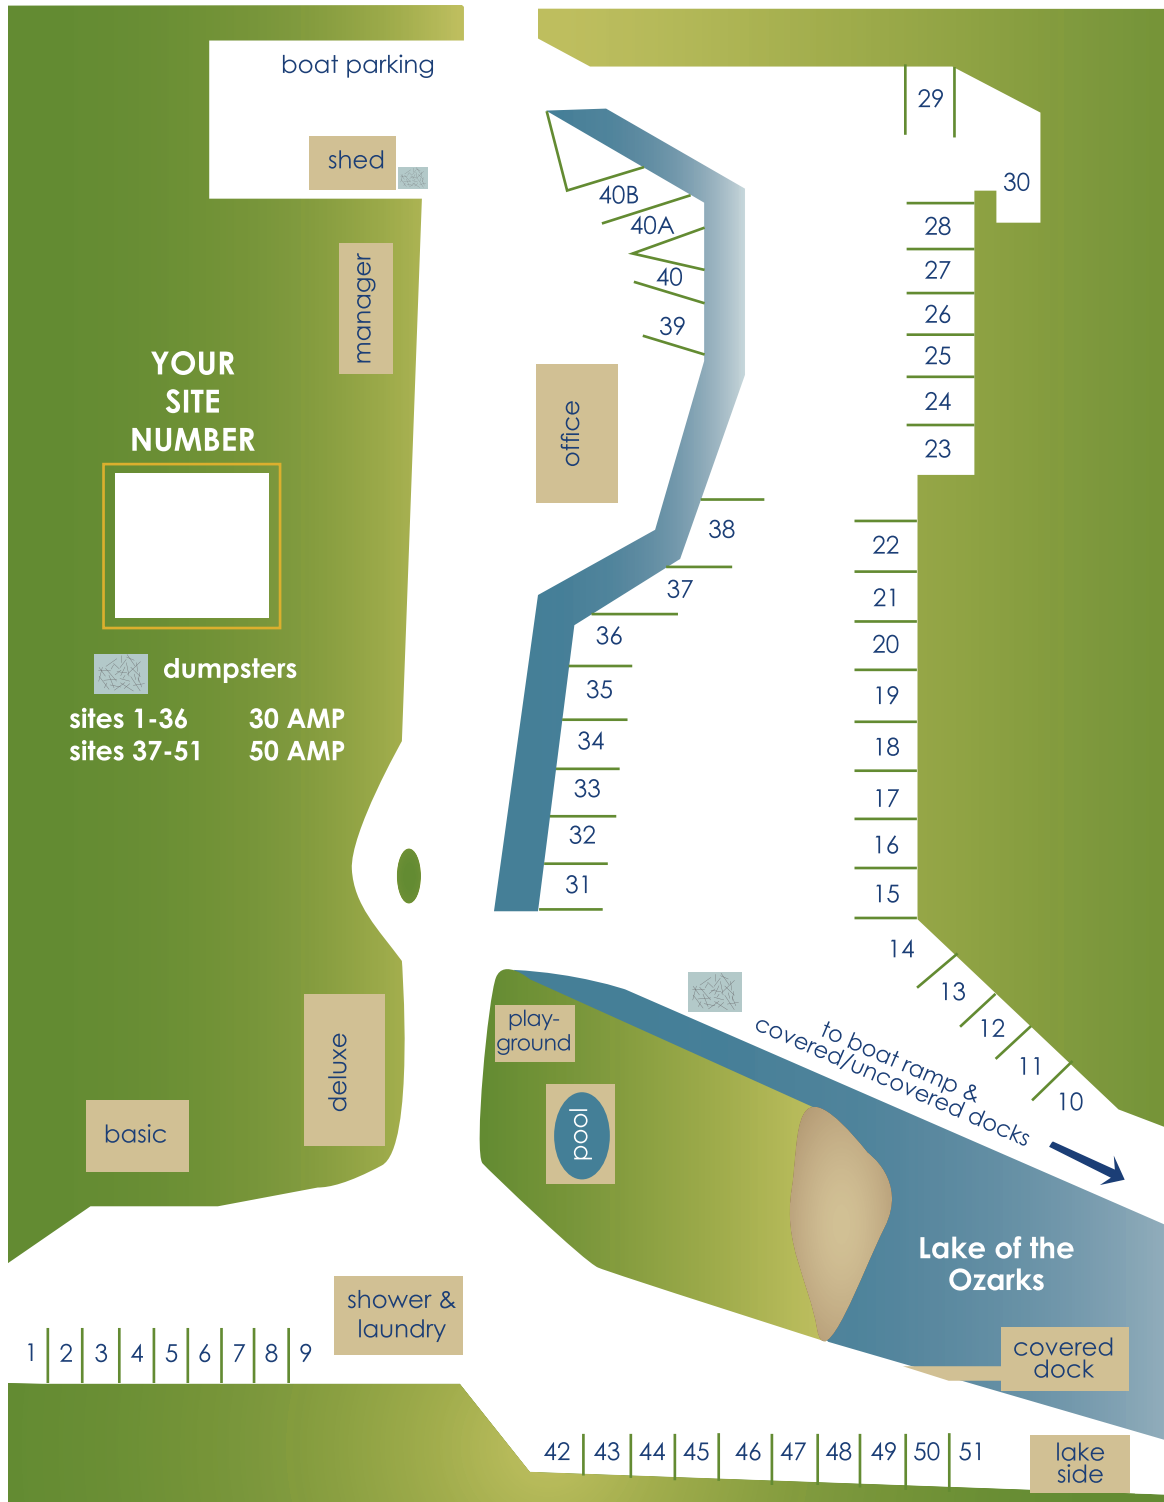

SHOREWOOD™  
*landing*  
 waterfront rv park

dock . camp . play