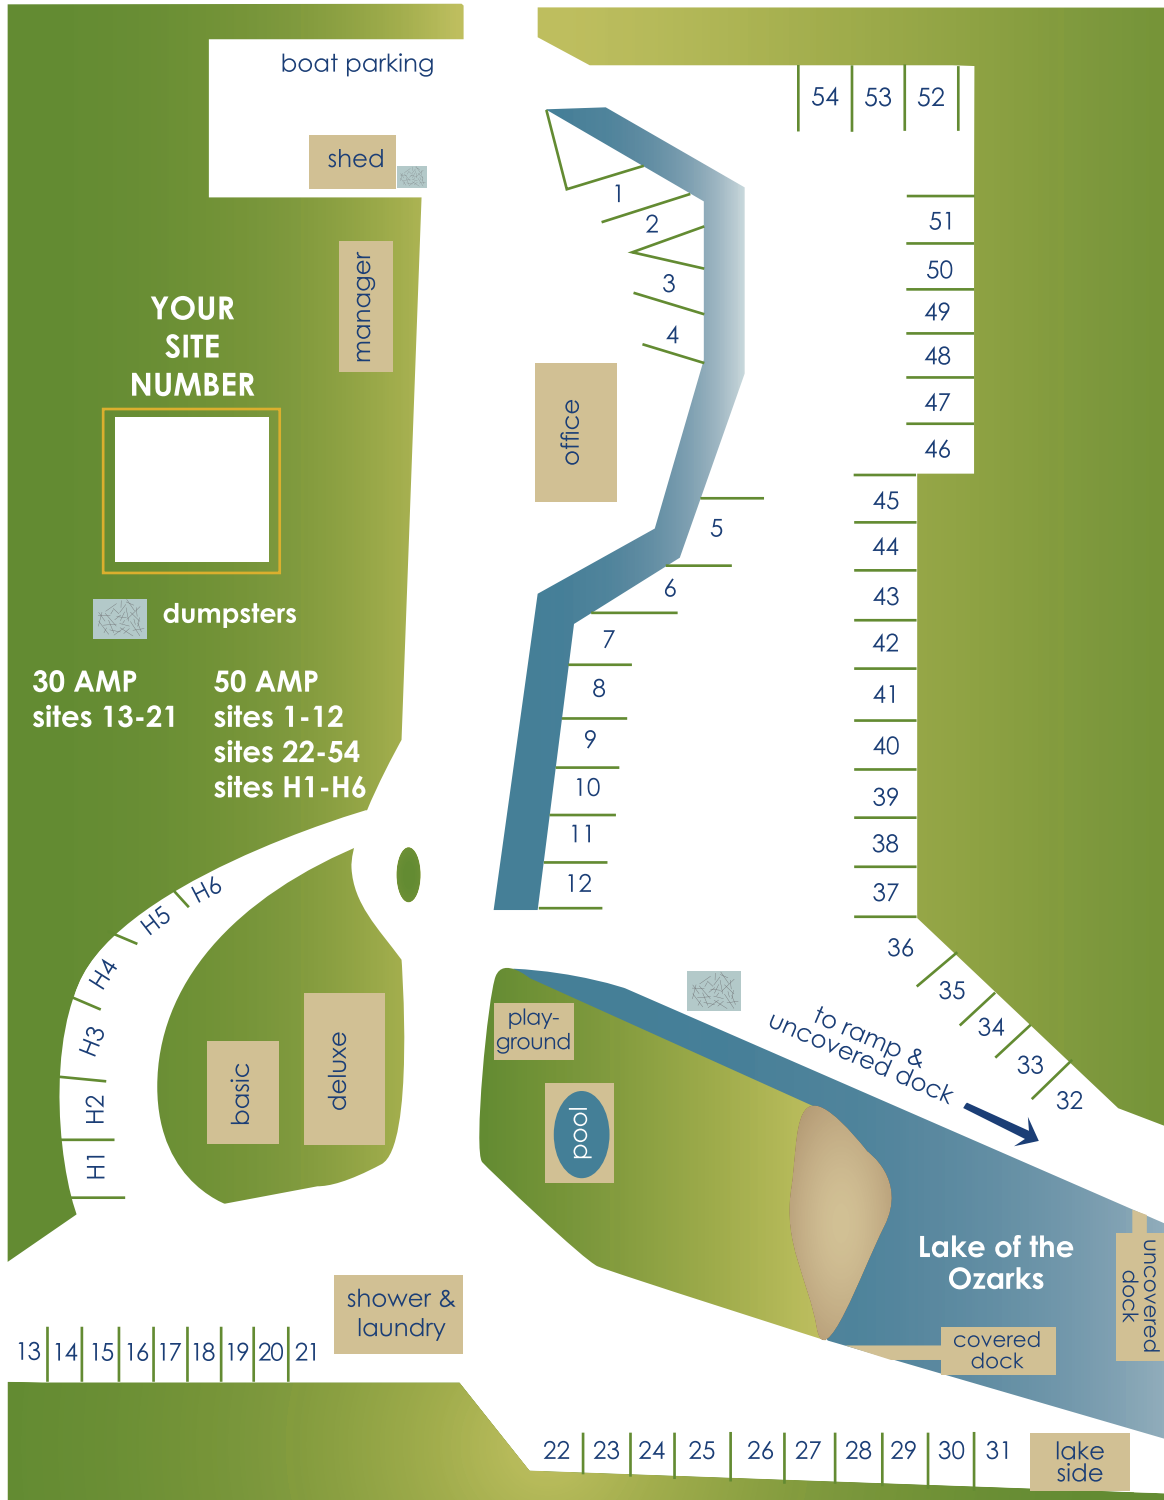

SHOREWOOD™
landing
waterfront rv park

dock . camp . play