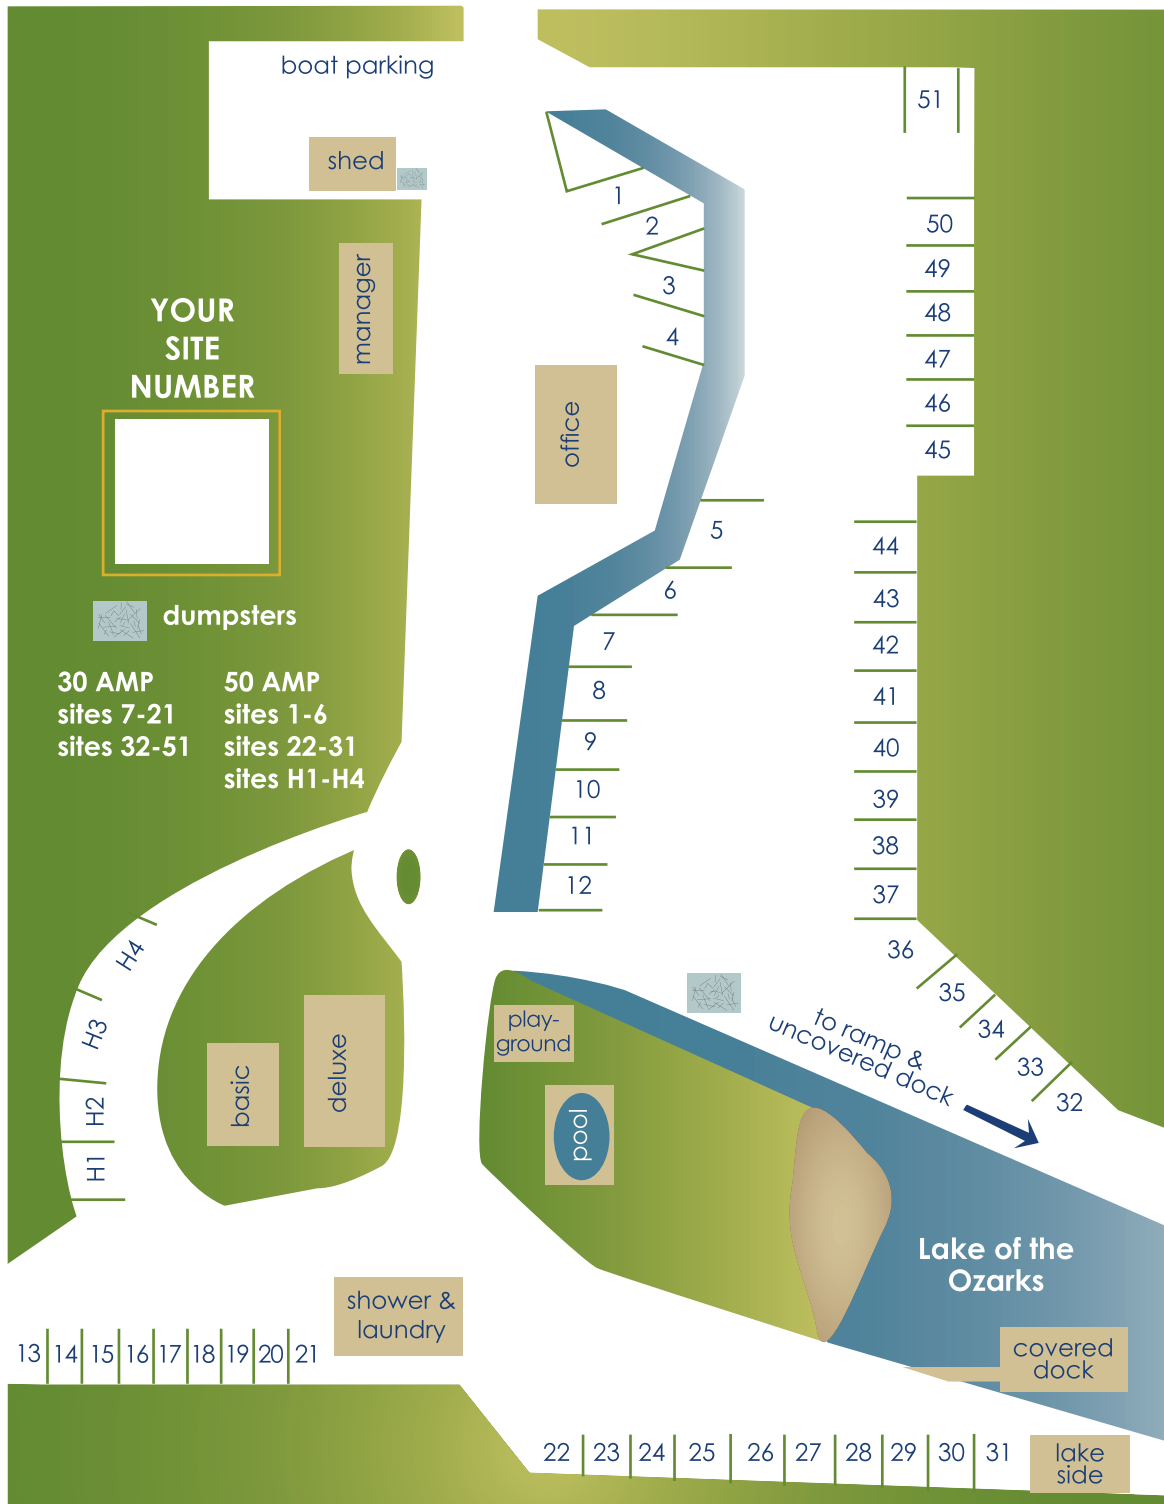

SHOREWOOD™
landing
waterfront rv park

dock . camp . play