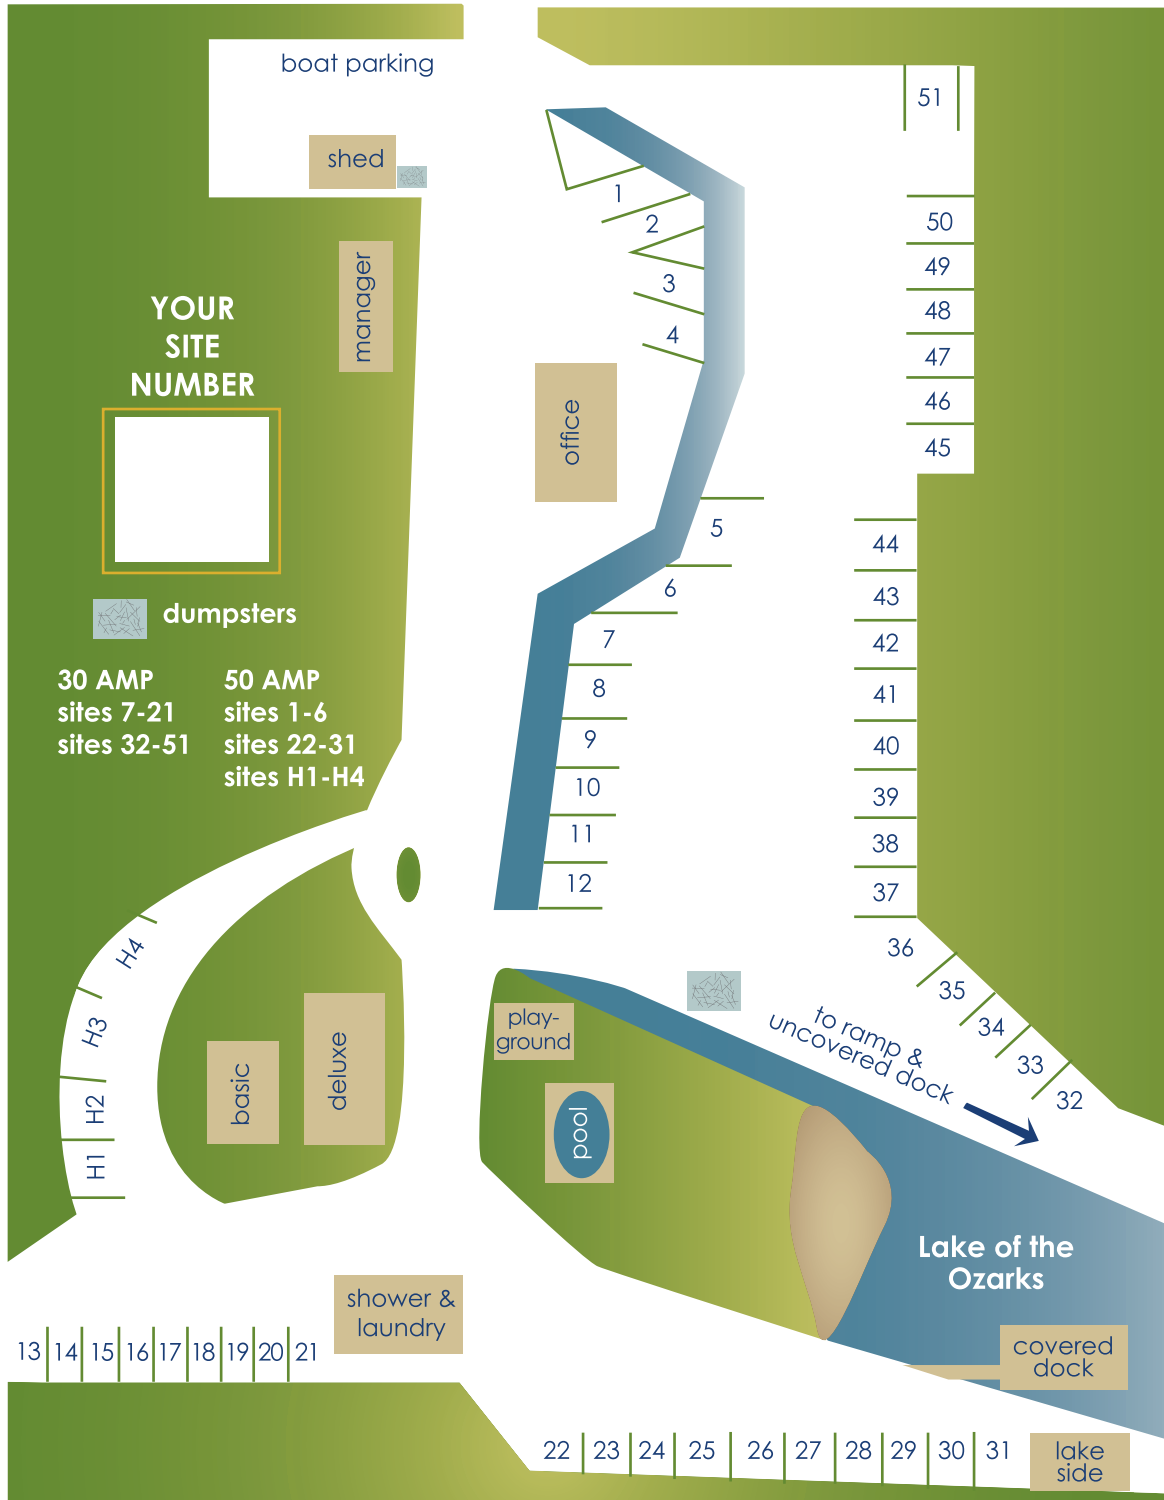

SHOREWOOD™
landing
waterfront rv park

dock . camp . play